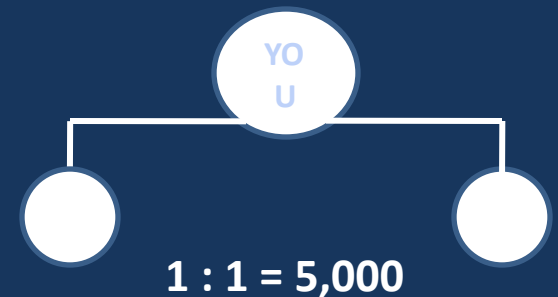

The type of income available at this level is as follows :-

Matching Bonus :-

First 2:1 / 1:2

Next 1:1 = Rs 2,000/-

Up to unlimited depth.

✓ Per day 5 pair capping = 10,000/-

✓ Power Side Carry Forward

DIAMOND RANK (23600/-)

You need to upgrade to the **DIAMOND RANK** from the amount earned previously from SERVER FEES. Additionally, you can also upgrade to the **DIAMOND RANK** by making a payment separately.

The type of income available at this level is as follows :-

Matching Bonus :-

First 2:1 / 1:2

Next 1:1 = Rs 5,000/-

Up to unlimited depth.

- ✓ Per day 5 pair capping = 25,000/-
- ✓ Power Side Carry Forward

WEEKLY REWORD BONUS

- ❑ 5 Pair = Rs 1,000/- weekly, for 5 weeks = 5000/-
- ❑ 25 Pair = Rs 2,000/- weekly, for 10 weeks = 20,000/-
- ❑ 100 Pair = Rs 5,000/- weekly, for 15 weeks = 75,000/-
- ❑ 500 Pair =Rs 10,000/- weekly, for 20 weeks = 2 Lakh /-
- ❑ 2000 Pair =Rs 15,000/ weekly, for 25 weeks = 3.75 Lakh /-
- ❑ 5000 Pair = Rs 20,000/- weekly, for 30 weeks = 6 Lakh /-
- ❑ 10,000 Pair = Rs 25,000/- weekly, for 35 weeks = 8.75 Lakh /-