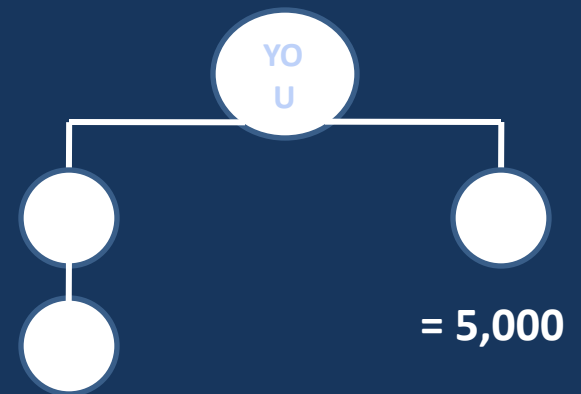

DIAMOND RANK (23600/-)

You need to upgrade to the **DIAMOND RANK** from the amount earned previously from SERVER FEES. Additionally, you can also upgrade to the **DIAMOND RANK** by making a payment separately.

The type of income available at this level is as follows :-

Matching Bonus :-

First 2:1 / 1:2

Next 1:1 = Rs 5,000/-

Up to unlimited depth.

- ✓ Per day 5 pair capping = 25,000/-
- ✓ Power Side Carry Forward