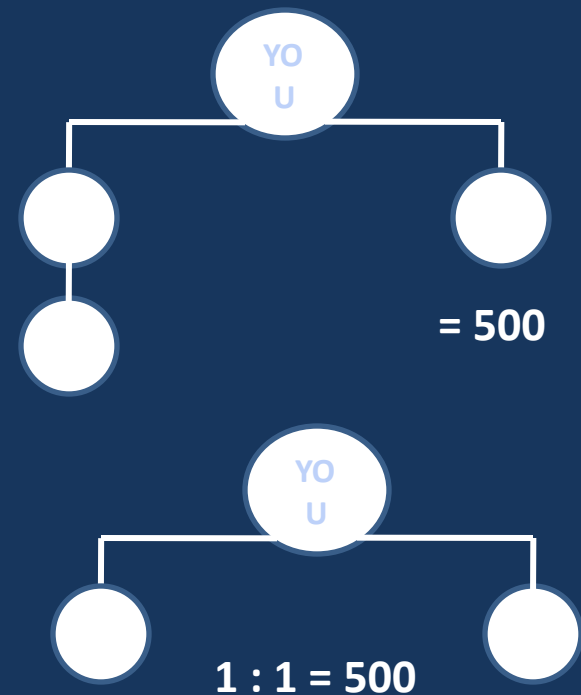

The type of income available at this level are as follows :-

Matching Bonus :-

First 2:1 / 1:2

Next 1:1 = Rs 500/-

Up to unlimited depth.

✓ Per day 5 pair capping = 2,500/-

✓ Power Side Carry Forward

SILVER RANK (5900/-)

You need to upgrade to the **SILVER RANK** from the amount earned previously from SERVER FEES. Additionally, you can also upgrade to the **SILVER RANK** by making a payment separately.

The type of income available at this level is as follows :-

Matching Bonus :-

First 2:1 / 1:2

Next 1:1 = Rs 1,000/-

Up to unlimited depth.

✓ Per day 5 pair capping = 5,000/-

✓ Power Side Carry Forward

GOLD RANK (11800/-)

You need to upgrade to the **GOLD RANK** from the amount earned previously from SERVER FEES. Additionally, you can also upgrade to the **GOLD RANK** by making a payment separately.