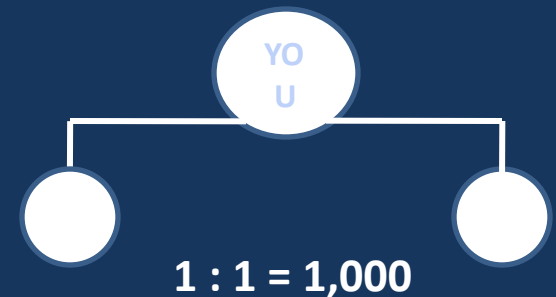

You need to upgrade to the **SILVER RANK** from the amount earned previously from SERVER FEES. Additionally, you can also upgrade to the **SILVER RANK** by making a payment separately.

The type of income available at this level is as follows :-

Matching Bonus :-

First 2:1 / 1:2

Next 1:1 = Rs 1,000/-

Up to unlimited depth.

✓ Per day 5 pair capping = 5,000/-

✓ Power Side Carry Forward

GOLD RANK (11800/-)

You need to upgrade to the **GOLD RANK** from the amount earned previously from SERVER FEES. Additionally, you can also upgrade to the **GOLD RANK** by making a payment separately.

The type of income available at this level is as follows :-

Matching Bonus :-

First 2:1 / 1:2

Next 1:1 = Rs 2,000/-

Up to unlimited depth.

✓ Per day 5 pair capping = 10,000/-

✓ Power Side Carry Forward

DIAMOND RANK (23600/-)