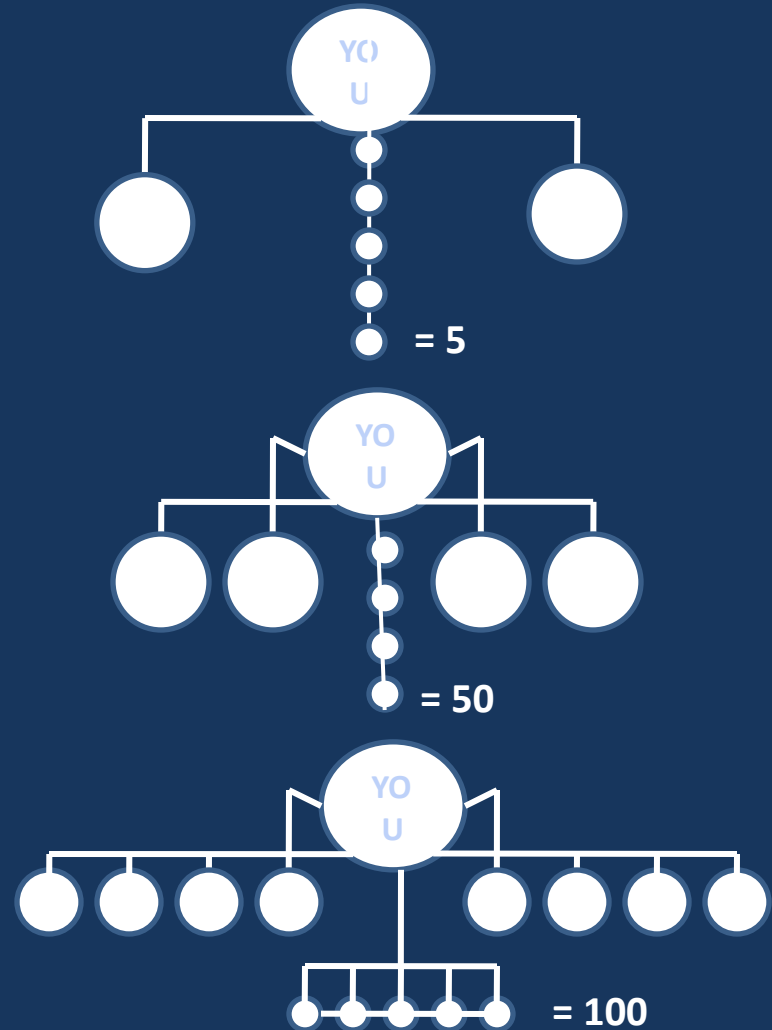

**BUILD TEAM AND EARN MORE
GO AHEAD**

TYPES OF INCOME

- GLOBAL-CUM-LEVEL BONUS
- MATCHING BONUS
- WEEKLY REWARDS
- GIFT REWARDS

STEPS OF BUSINESS

GLOBAL-CUM-LEVEL BONUS

- **LEVEL – 1** :- Only Two direct
Global Member's - 5
Bonus = 5000/-
- **LEVEL – 2** :- Next Two direct
Global Member's – 50
Level Member's – 12
Global cum Level
Bonus = 10,000/-
- **LEVEL – 3** :- Next Two direct
Global Member's – 150
Level Member's – 50
Global cum Level
Bonus = 25,000/-

STEPS OF BUSINESS

- LEVEL – 4 :- Only Level Member = 200 No.
Level Bonus = 50,000/-
- LEVEL – 5 :- Only Level Member = 500 No.
Level Bonus = 1,00,000/-
- LEVEL – 6 :- Only Level Member = 1500 No.
Level Bonus = 5,00000/-
- LEVEL – 7 :- Only Level Member = 3000 No.
Level Bonus = 10,00000/-

The type of income available at this level are as follows :-

Matching Bonus :-

First 2:1 / 1:2

Next 1:1 = Rs 500/-

Up to unlimited depth.

✓ Per day 5 pair capping = 2,500/-

✓ Power Side Carry Forward

SILVER RANK (5900/-)