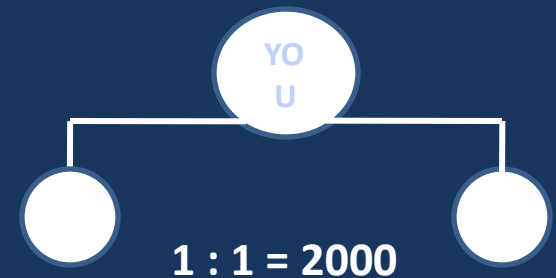

Matching Bonus :-

First 2:1 / 1:2

Next 1:1 = Rs 1,000/-

Up to unlimited depth.

✓ Per day 5 pair capping = 5,000/-

✓ Power Side Carry Forward

GOLD RANK (11800/-)

You need to upgrade to the **GOLD RANK** from the amount earned previously from SERVER FEES. Additionally, you can also upgrade to the **GOLD RANK** by making a payment separately.

The type of income available at this level is as follows :-

Matching Bonus :-

First 2:1 / 1:2

Next 1:1 = Rs 2,000/-

Up to unlimited depth.

✓ Per day 5 pair capping = 10,000/-

✓ Power Side Carry Forward

DIAMOND RANK (23600/-)

You need to upgrade to the **DIAMOND RANK** from the amount earned previously from SERVER FEES. Additionally, you can also upgrade to the **DIAMOND RANK** by making a payment separately.

The type of income available at this level is as follows :-